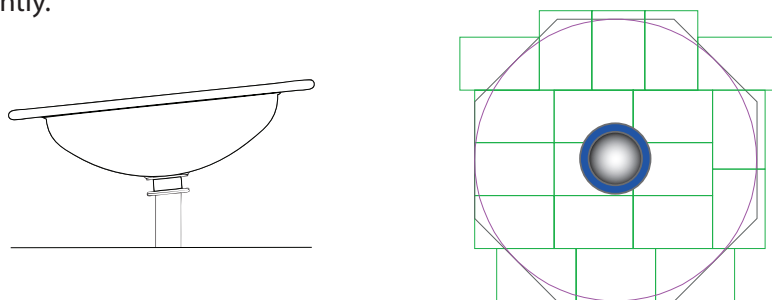

IP 09 Fusion

Moving

Our Fusion is a smaller, more compact bowl which provides the same combined rocking and spinning motion as the Revolve. The sensations provided by these bowls are entirely unique and offer much more play value than a traditional roundabout.

The wide rim aids those who can transfer from their wheelchair into the bowl while also providing seating space for those who wish to propel themselves independently.

Activities	Rocking, rotating social, supportive movement
Features	Dual movement Wide rim with treadsafe material
Age Range	3+ years
No. of Users	2
Falling Space	22.4m ²
FFH	1m
Materials	Galvanised steel with a powdercoated outer rim with treadsafe rim
Approx. Weight	240kg