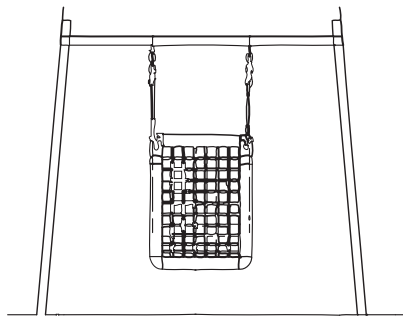

IP 23 Sit Up Swing

Moving

Our Sit Up Swing provides an alternative to the Wave or iSwing whilst still providing the necessary back support at wheelchair transfer height. As well as providing additional support, the Sit Up Swing gives a cocoon feel for children who like to be more supported when engaging in dynamic play activities.

The large width of the swing seat allows plenty of room for an adult or carer to sit with a child or for friends to play together.

| | |
|-----------------------|--|
| Activities | Swinging, movement |
| Features | Sit Up seat with back support. heavy duty steel frame |
| Age Range | 2+ years |
| No. of Users | 2 |
| Falling Space | 21m ² |
| FFH | 1.5m |
| Materials | Galvanised powdercoated steel legs & crossbar, Rope basket, 16mm rope and steel threads |
| Approx. Weight | 167kg |