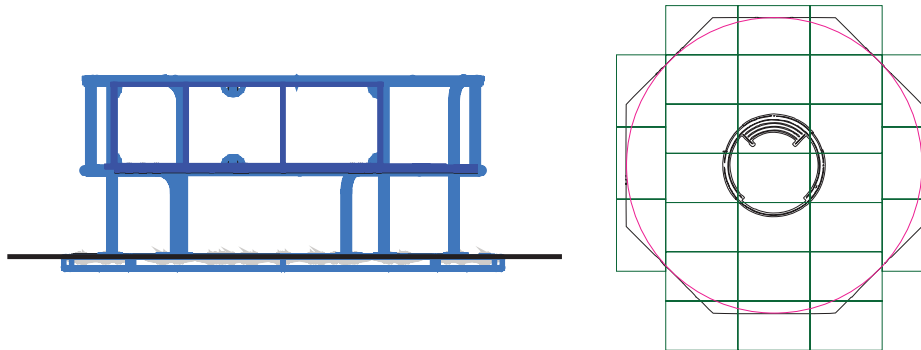

IP 12 Wheelspin

Moving

Our Wheelspin is the most inclusive piece of equipment on the market with its large surface area allowing children to play in a group with ample room for two regular wheelchairs or one larger, power assisted chair.

The carefully thought out design not only provides standing room but includes seating with back support, ensuring plenty of room for a parent or carer to sit with their child or for those who require additional postural support.

Activities	Spinning, social, seating
Features	208cm diameter Ground level access, seating with back rest
Age Range	All ages
No. of Users	3+
Falling Space	25.6m ²
FFH	1m
Materials	Galvanised powdercoated steel, HDPE seatback
Approx. Weight	210kg