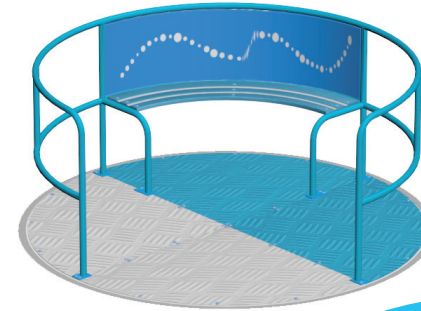

IP 12 Wheelspin

Moving

Our Wheelspin is the most inclusive piece of equipment on the market with its large surface area allowing children to play in a group with ample room for two regular wheelchairs or one larger, power assisted chair.

The carefully thought out design not only provides standing room but includes seating with back support, ensuring plenty of room for a parent or carer to sit with their child or for those who require additional postural support.

Activities	Spinning, social, seating
Features	208cm diameter Ground level access, seating with back rest
Age Range	All ages
No. of Users	3+
Falling Space	25.6m ²
FFH	1m
Materials	Galvanised powdercoated steel, HDPE seatback
Approx. Weight	210kg