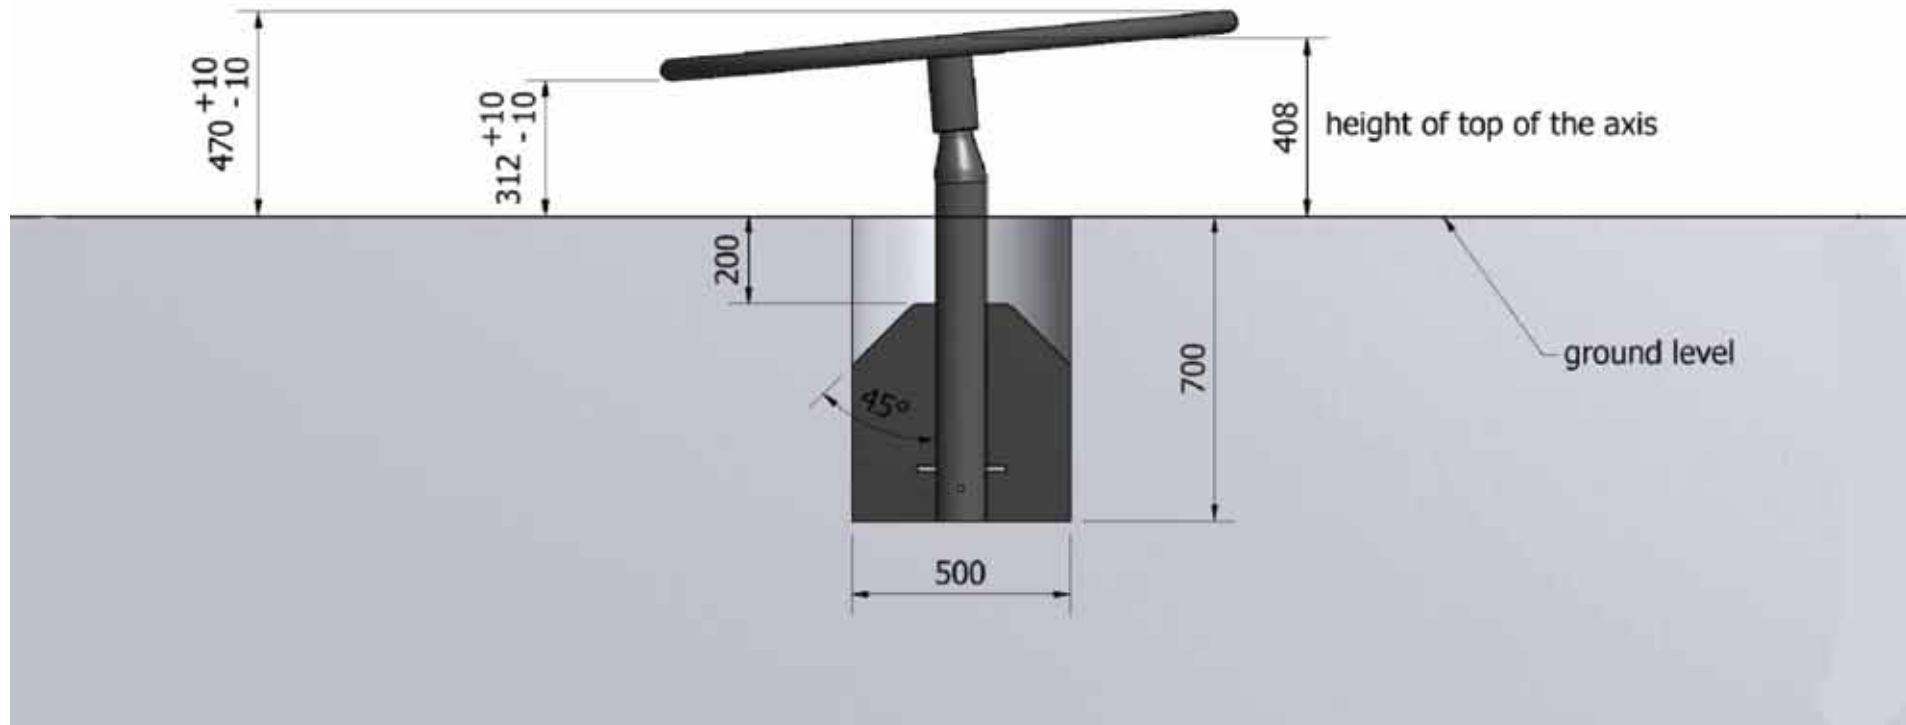

IP 03 Moonwalker

IP 03 Moonwalker - Exploded View

Item	QTY	Part Number	Description
1	2	50-G53	Axis
2	1	0530 Korpus kpl	Corpse
3	2	50-G01	Ribbed Bar fi14x200
4	1	6208-2RS1	Bearing
5	1	PN-81 / M-85111 - Z 40	Seiger's Ring
6	1	U-90x40	Sealing 90x40
7	1	50-K2A30	Disc cover

IP 03 Moonwalker - Footing Details

IP 03 Moonwalker - Safer Surfacing Details

Safer Surfacing Area	Area (m ²)
Wetpour circle	22.1
Wetpour octagon	23.3
Grassmats	20 mats (30 m ²)

IP 03 Moonwalker - Bearing Assembly