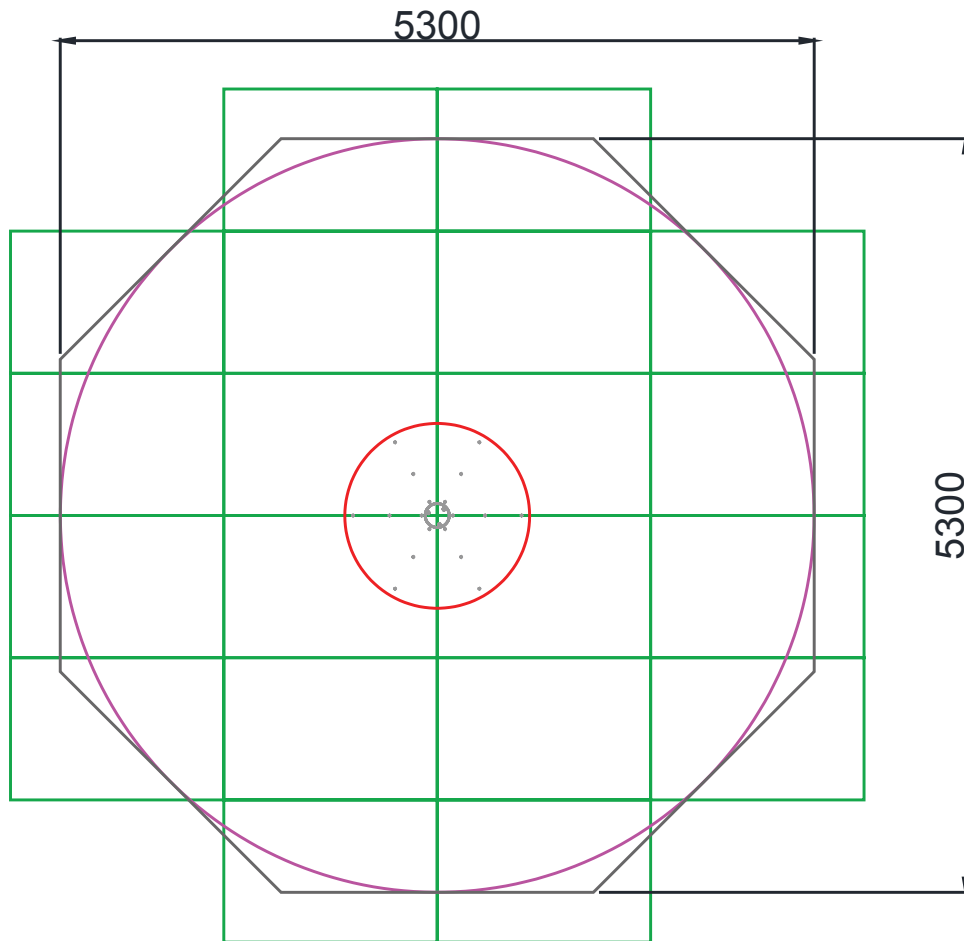

IP 03 Moonwalker

IP 03 Moonwalker - Exploded View

Item	QTY	Part Number	Description
1	2	50-G53	Axis
2	1	0530 Korpus kpl	Corpse
3	2	50-G01	Ribbed Bar fi14x200
4	1	6208-2RS1	Bearing
5	1	PN-81 / M-85111 - Z 40	Seiger's Ring
6	1	U-90x40	Sealing 90x40
7	1	50-K2A30	Disc cover

IP 03 Moonwalker - Footing Details

IP 03 Moonwalker - Safer Surfacing Details

Safer Surfacing Area	Area (m ²)
Wetpour circle	22.1
Wetpour octagon	23.3
Grassmats	20 mats (30 m ²)

IP 03 Moonwalker - Bearing Assembly