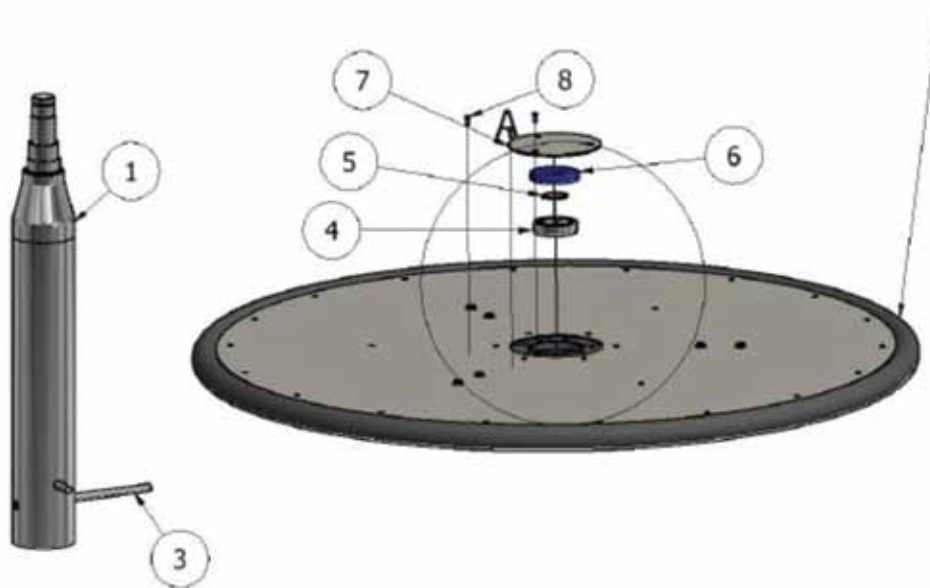

IP 03 Moonwalker

IP 03 Moonwalker - Exploded View

Item	QTY	Part Number	Description
1	2	50-G53	Axis
2	1	0530 Korpus kpl	Corpse
3	2	50-G01	Ribbed Bar fi14x200
4	1	6208-2RS1	Bearing
5	1	PN-81 / M-85111 - Z 40	Seiger's Ring
6	1	U-90x40	Sealing 90x40
7	1	50-K2A30	Disc cover

IP 03 Moonwalker - Footing Details

IP 03 Moonwalker - Safer Surfacing Details

Safer Surfacing Area	Area (m ²)
Wetpour circle	22.1
Wetpour octagon	23.3
Grassmats	20 mats (30 m ²)

IP 03 Moonwalker - Bearing Assembly