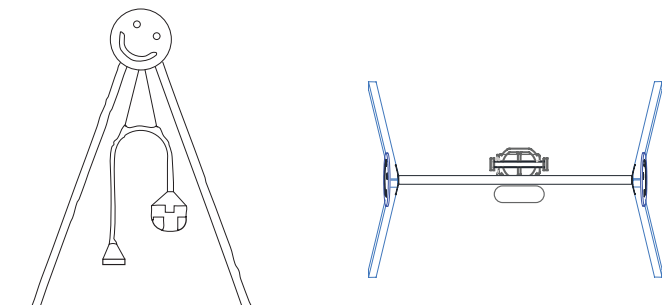

# IP 29 Buddy Swing

## Moving

Our Buddy Swing is a unique addition to any play space, designed to promote inter-generational play in which a parent or carer can get fully involved in the play experience.

Sitting face to face while playing allows the opportunity for interaction and communication between both users in a fun and playful setting. This close contact with a parent or carer can be vital for some children who need more emotional support within a busy play setting. The face to face seating creates a safe and comfortable environment to be enjoyed in times of stress or upset.

<b>Activities</b>	Swinging, movement, social interaction
<b>Features</b>	Heavy duty steel frame, two seats facing each other
<b>Age Range</b>	2+ years
<b>No. of Users</b>	2
<b>Falling Space</b>	21m <sup>2</sup>
<b>FFH</b>	1.5m
<b>Materials</b>	Galvanised powdercoated steel, plastic two way facing seat
<b>Approx. Weight</b>	167kg