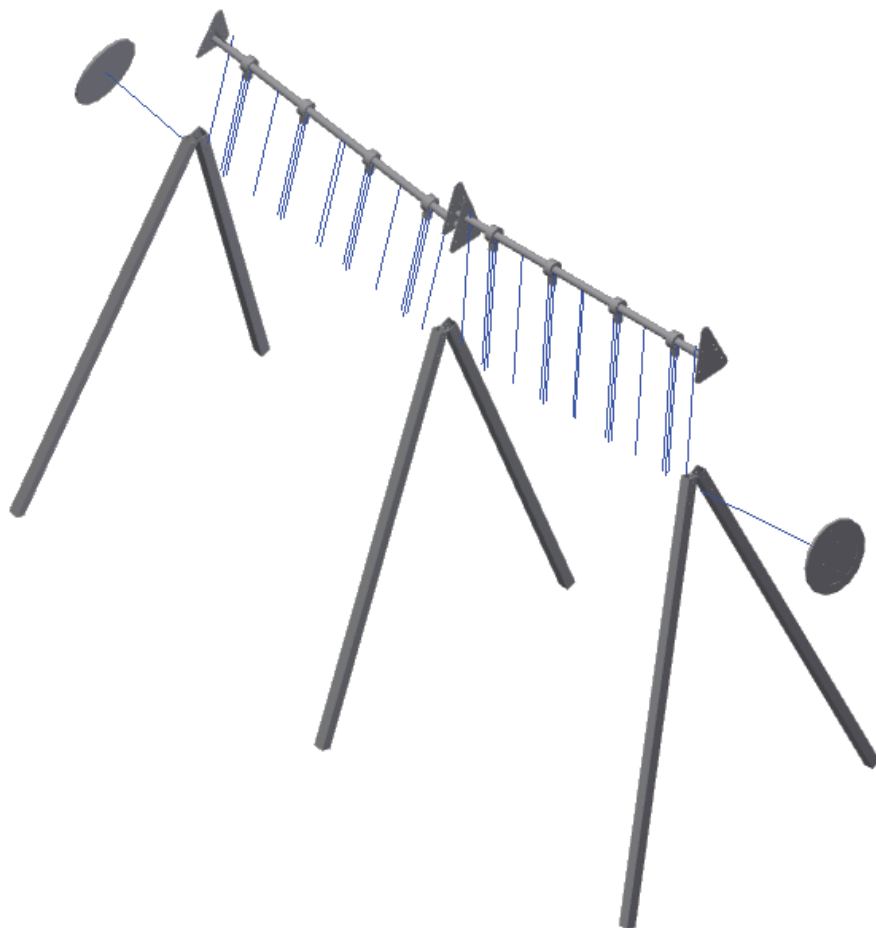

IP 27M Double Bay 2 Cradle & 2 Flat Seat Anti-Wrap Swing

IP 27M Double Bay 2 Cradle & 2 Flat Seat Anti-Wrap Swing - Exploded View

Item	QTY	Part Number	Description
1	6	SW04	Post 3.4m
2	2	SW-INC01	Smile Endplate
3	2	SW-8AF	Swing Crossbar Assembly
4	2		Cradle Seat & Chains
5	2		Flat Seat & Chains
6	12	M12 x 100 Hex Bolt	
7	6	M12 x 110 Hex Bolts	
8	18	M12 Nyloc Nut	
9	6	M10 Nyloc	
10	18	M12 Black Plastic Caps	
11	4	M10 Black Plastic Caps	
12	8	SW67-60	Anti-wrap bearing

IP 27M Double Bay 2 Cradle & 2 Flat Seat Anti-Wrap Swing - Safer Surfacing Details

Safer Surfacing Area	Area (m ²)
Wetpour	21
Grassmats	14 mats (21 m ²)
Loosefill	41.2

IP 27M Double Bay 2 Cradle & 2 Flat Seat Anti-Wrap Swing - Plastic End Plate Assembly

IP 27M Double Bay 2 Cradle & 2 Flat Seat Anti-Wrap Swing - Anti-Wrap Detail