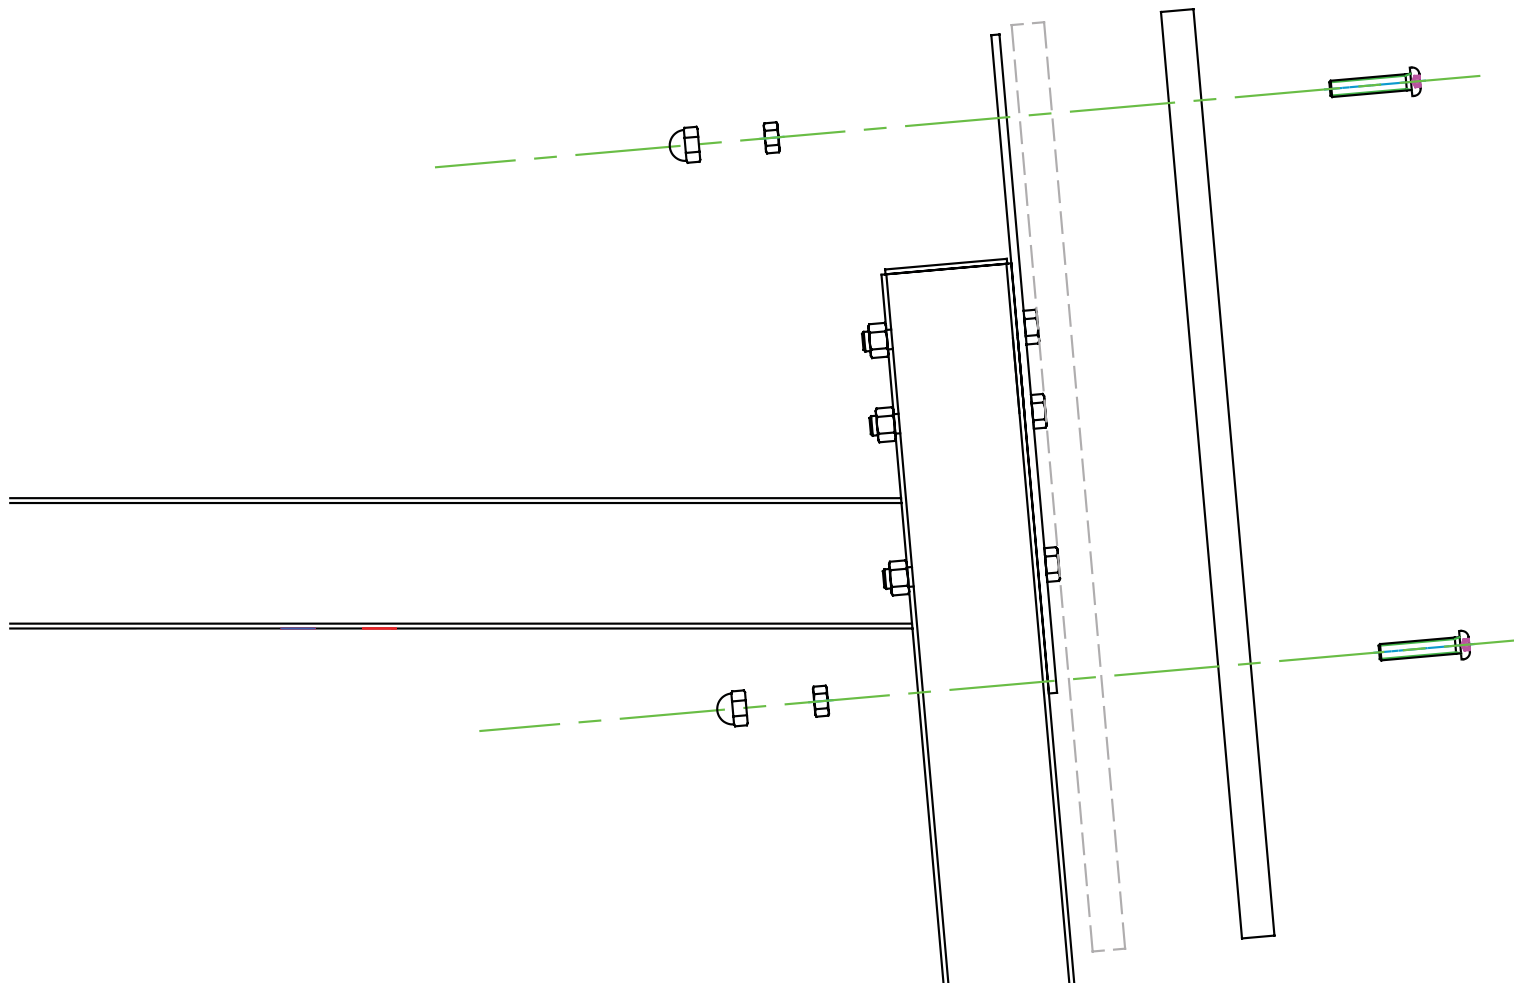

IP 27M Double Bay 2 Cradle & 2 Flat Seat Anti-Wrap Swing

IP 27M Double Bay 2 Cradle & 2 Flat Seat Anti-Wrap Swing - Exploded View

Item	QTY	Part Number	Description
1	6	SW04	Post 3.4m
2	2	SW-INC01	Smile Endplate
3	2	SW-8AF	Swing Crossbar Assembly
4	2		Cradle Seat & Chains
5	2		Flat Seat & Chains
6	12	M12 x 100 Hex Bolt	
7	6	M12 x 110 Hex Bolts	
8	18	M12 Nyloc Nut	
9	6	M10 Nyloc	
10	18	M12 Black Plastic Caps	
11	4	M10 Black Plastic Caps	
12	8	SW67-60	Anti-wrap bearing

IP 27M Double Bay 2 Cradle & 2 Flat Seat Anti-Wrap Swing - Safer Surfacing Details

Safer Surfacing Area	Area (m ²)
Wetpour	21
Grassmats	14 mats (21 m ²)
Loosefill	41.2

IP 27M Double Bay 2 Cradle & 2 Flat Seat Anti-Wrap Swing - Plastic End Plate Assembly

IP 27M Double Bay 2 Cradle & 2 Flat Seat Anti-Wrap Swing - Anti-Wrap Detail