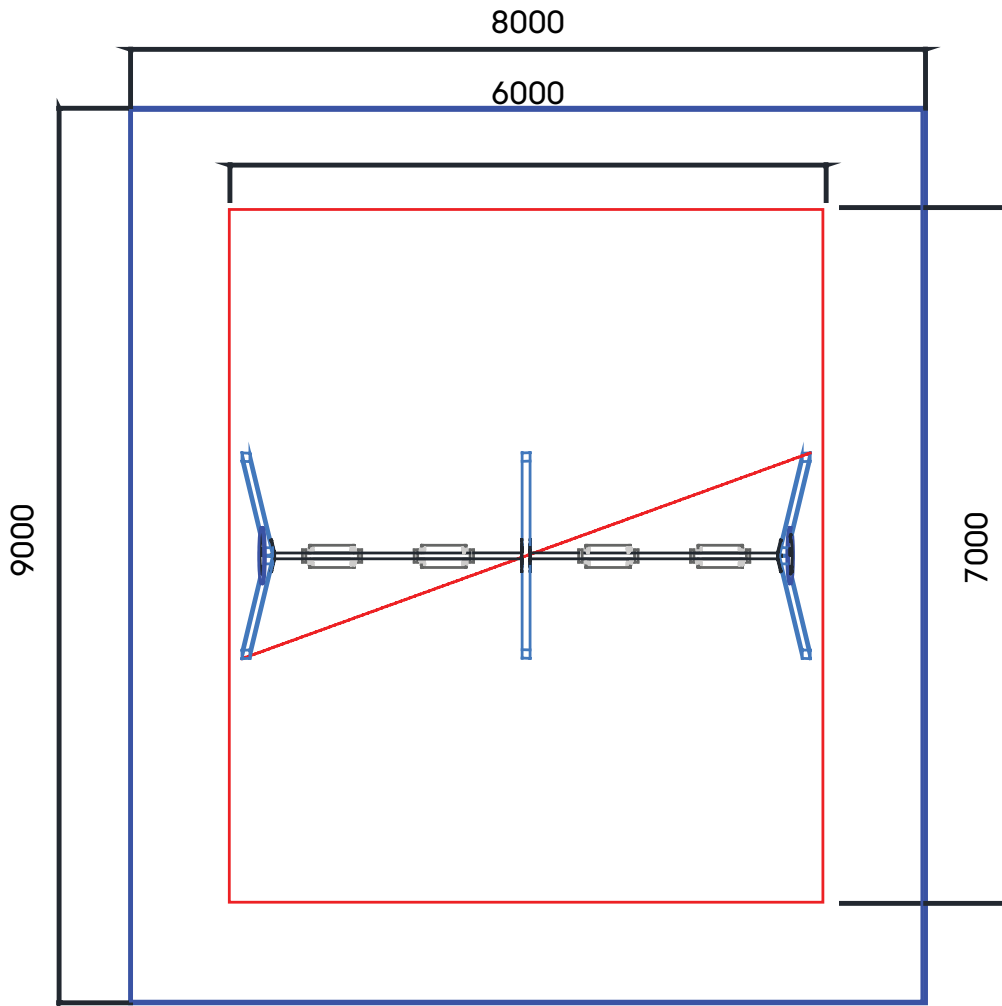

IP 27M Double Bay 2 Cradle & 2 Flat Seat Anti-Wrap Swing

IP 27M Double Bay 2 Cradle & 2 Flat Seat Anti-Wrap Swing - Exploded View

Item	QTY	Part Number	Description
1	6	SW04	Post 3.4m
2	2	SW-INC01	Smile Endplate
3	2	SW-8AF	Swing Crossbar Assembly
4	2		Cradle Seat & Chains
5	2		Flat Seat & Chains
6	12	M12 x 100 Hex Bolt	
7	6	M12 x 110 Hex Bolts	
8	18	M12 Nyloc Nut	
9	6	M10 Nyloc	
10	18	M12 Black Plastic Caps	
11	4	M10 Black Plastic Caps	
12	8	SW67-60	Anti-wrap bearing

IP 27M Double Bay 2 Cradle & 2 Flat Seat Anti-Wrap Swing - Safer Surfacing Details

Safer Surfacing Area	Area (m ²)
Wetpour	21
Grassmats	14 mats (21 m ²)
Loosefill	41.2

IP 27M Double Bay 2 Cradle & 2 Flat Seat Anti-Wrap Swing - Plastic End Plate Assembly

IP 27M Double Bay 2 Cradle & 2 Flat Seat Anti-Wrap Swing - Anti-Wrap Detail