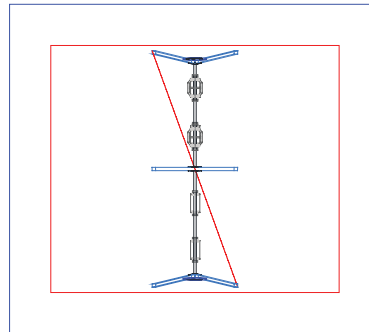

IP 27M Double Bay 2 Cradle & 2 Flat Seat Anti-Wrap Swing

Moving

The Double Bay Swings provide a fantastic piece of equipment to encourage social interaction between friends, peers and families. Choose from flat and cradle seating to create your perfect combination. All our Flat and Cradle Seats now come with anti-wrap bearings that prevent chains getting wrapped around the crossbar.

Activities	Swinging, movement, social development
Features	Anti-wrap bearings, 2 flat & 2 cradle seats, heavy duty steel frame
Age Range	2+ years
No. of Users	4
Falling Space	42m ²
FFH	1.5m
Materials	Galvanised powdercoated steel legs & crossbar, Rubber seats
Approx. Weight	334kg