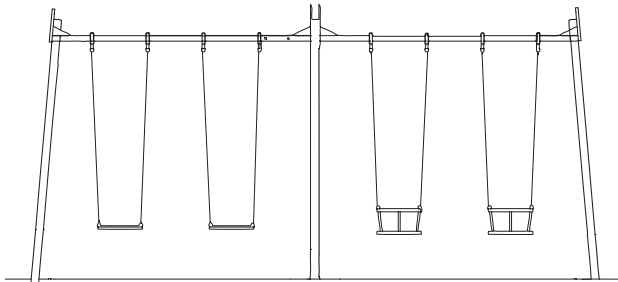

IP 27M Double Bay 2 Cradle & 2 Flat Seat Anti-Wrap Swing

Moving

The Double Bay Swings provide a fantastic piece of equipment to encourage social interaction between friends, peers and families. Choose from flat and cradle seating to create your perfect combination. All our Flat and Cradle Seats now come with anti-wrap bearings that prevent chains getting wrapped around the crossbar.

Activities	Swinging, movement, social development
Features	Anti-wrap bearings, 2 flat & 2 cradle seats, heavy duty steel frame
Age Range	2+ years
No. of Users	4
Falling Space	42m ²
FFH	1.5m
Materials	Galvanised powdercoated steel legs & crossbar, Rubber seats
Approx. Weight	334kg