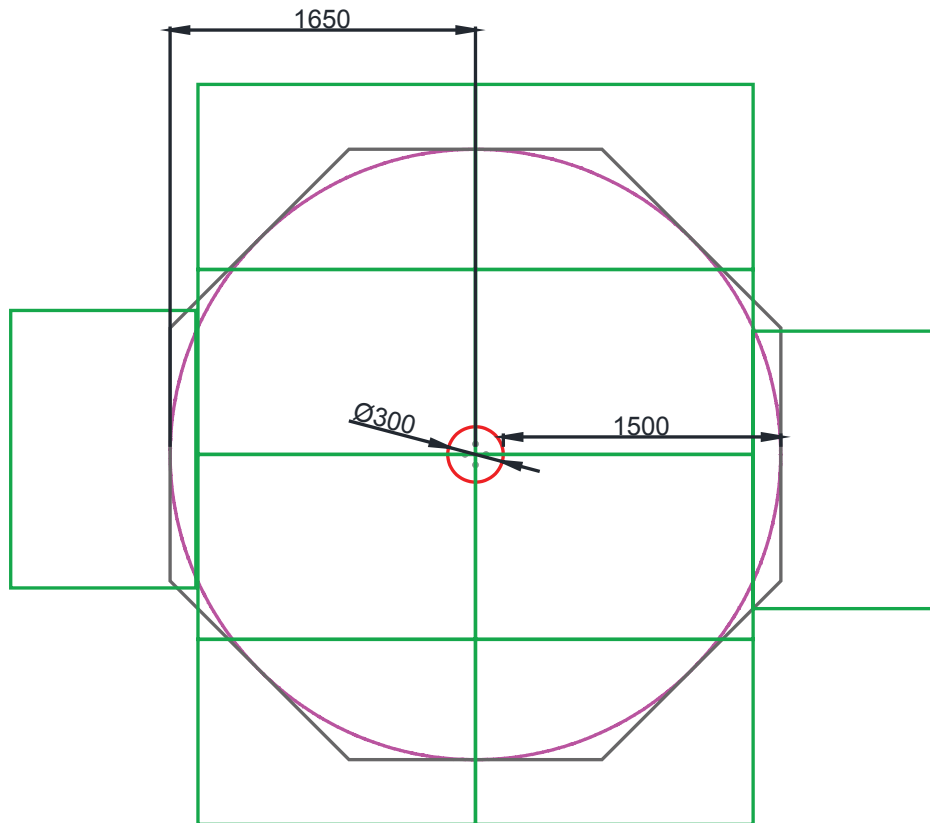

# IP 04 Miniwalker - Exploded View

Item	QTY	Part Number	Description
1	1	IP_BE_H	Bearing Housing
2	1	IP_BE_SH	Bearing Shaft
3	1	IP_GA_MP	Main Post
4	1	6207 Ball Bearing	Standard Ball Bearing
5	1	IP_MINIW_B	Miniwalker Base
6	1	IP_MINIW_TP	Miniwalker Top Plate
7	1	7202 BE-2RZP	BA1_001_101- Angular contact ball bearings single row

# IP 04 Miniwalker - Safer Surfacing Details

Safer Surfacing Area	Area (m <sup>2</sup> )
Wetpour circle	8.6
Wetpour octagon	9
Grassmats	10 mats (15 m <sup>2</sup> )