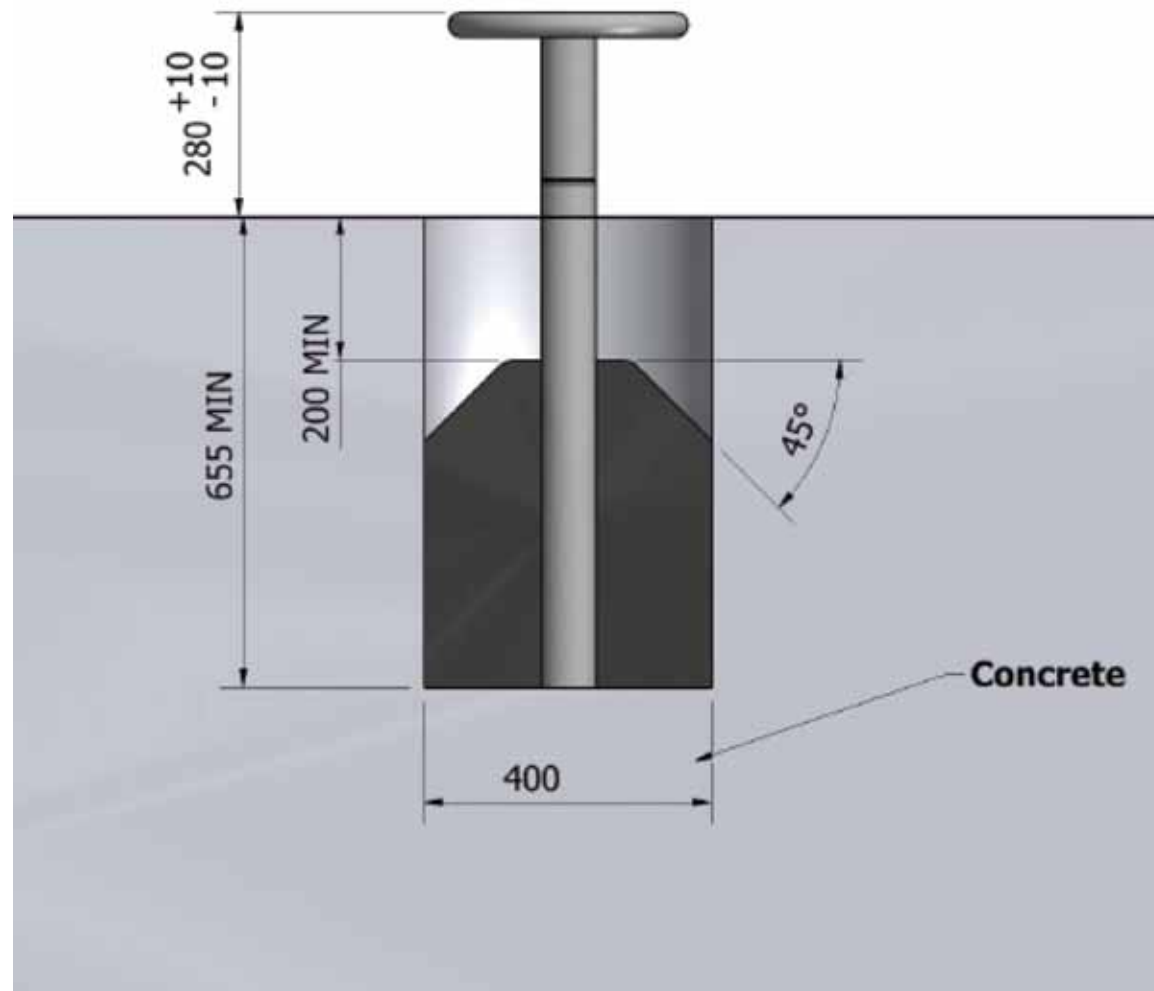

IP 04 Miniwalker - Footing Details