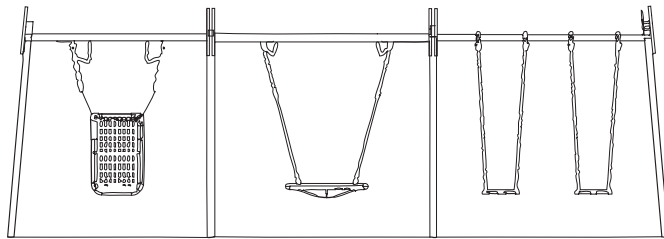

IP 25 Triple Bay Combination Swing

Moving

Our Triple Bay Combination Swing provides a social space for children of all abilities to interact and play together.

With options that provide extra support coupled with traditional seats this is a fantastic piece to create a social space within your inclusive play area. The configuration of the two seats can be altered to your needs, having either two flat or cradle seats or one of each.

Activities	Swinging, movement, social development
Features	Sit Up & wave seat with back support, flat seats heavy duty steel frame
Age Range	2+ years
No. of Users	8
Falling Space	58m ²
FFH	1.5m
Materials	Galvanised powdercoated steel legs & crossbar, Rubber & rope seats
Approx. Weight	450kg