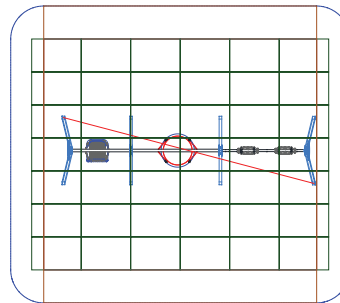

IP 25 Triple Bay Combination Swing

Moving

Our Triple Bay Combination Swing provides a social space for children of all abilities to interact and play together.

With options that provide extra support coupled with traditional seats this is a fantastic piece to create a social space within your inclusive play area. The configuration of the two seats can be altered to your needs, having either two flat or cradle seats or one of each.

Activities	Swinging, movement, social development
Features	Sit Up & wave seat with back support, flat seats heavy duty steel frame
Age Range	2+ years
No. of Users	8
Falling Space	58m ²
FFH	1.5m
Materials	Galvanised powdercoated steel legs & crossbar, Rubber & rope seats
Approx. Weight	450kg