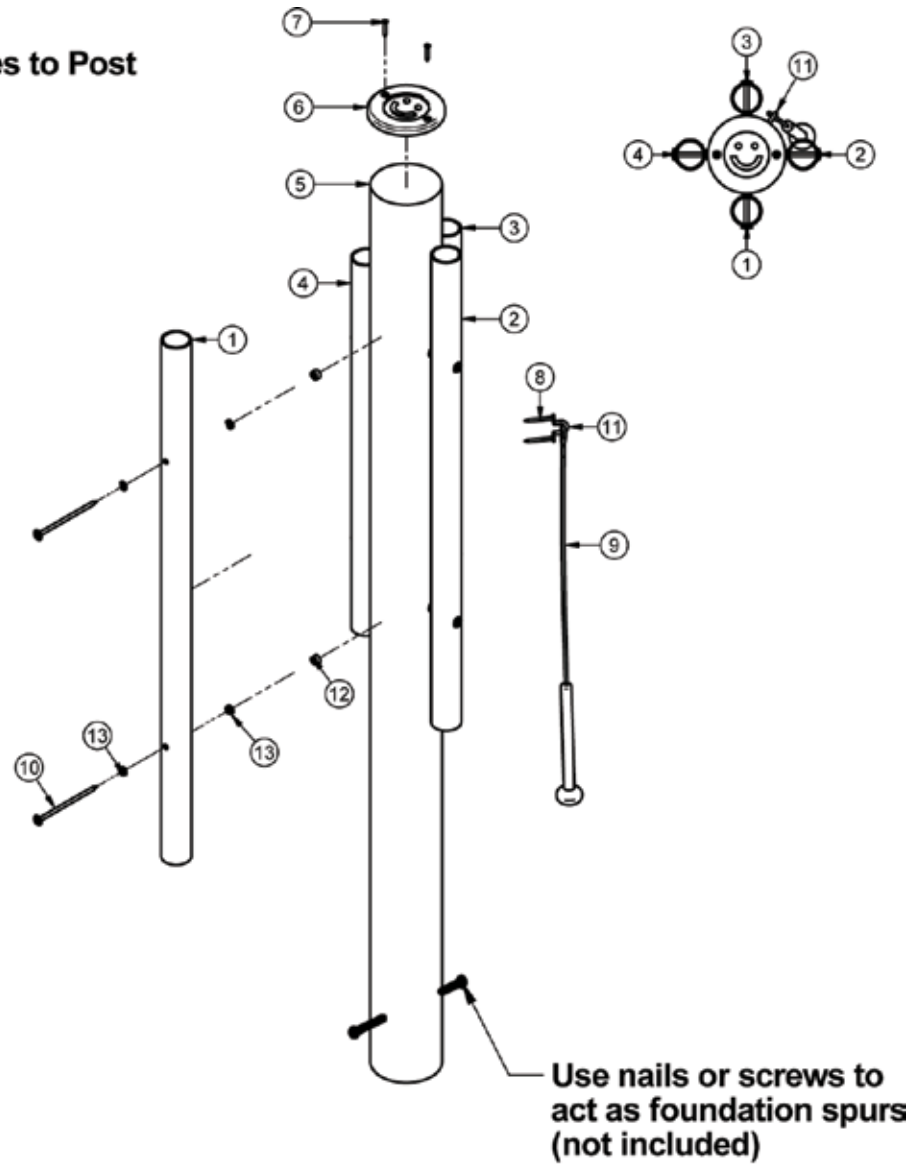

Fix Chimes to Post