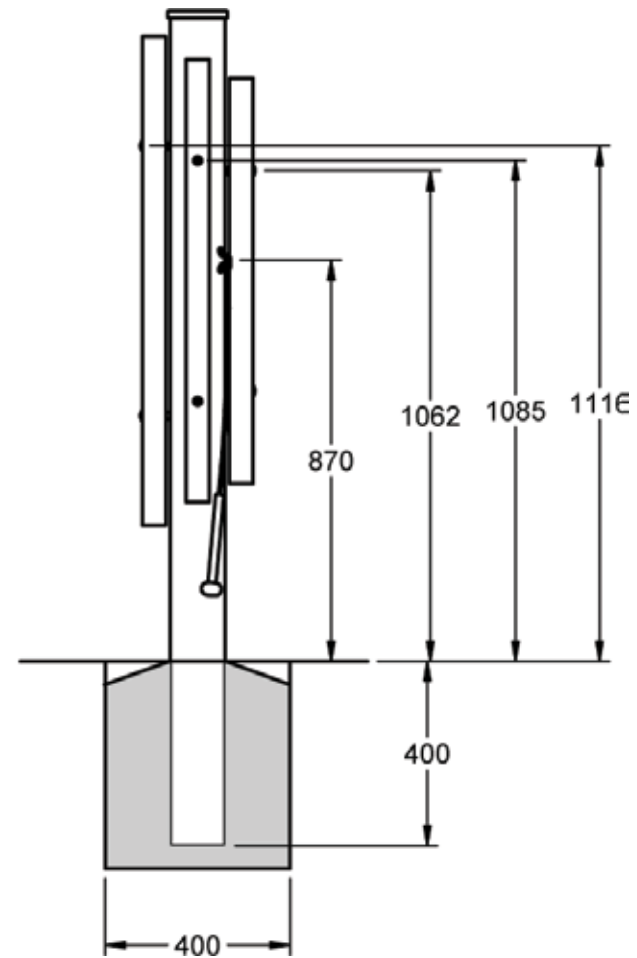

# IP 412 Chime Solo - Footing Details