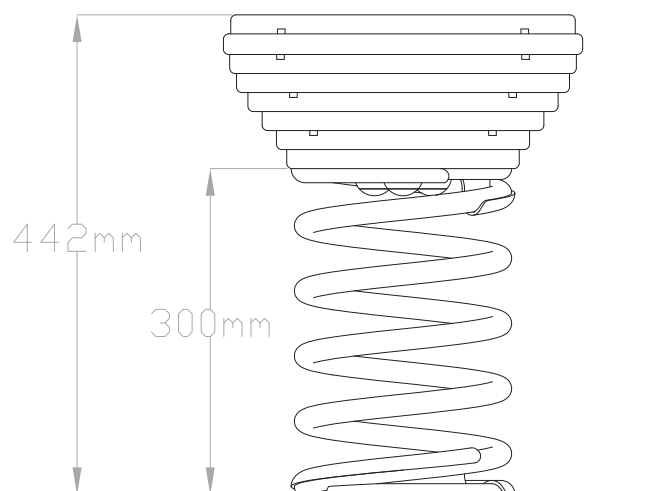

# Specification Sheet

|                             |  |
|-----------------------------|--|
| Product Name:               | MEZZO  |
| Product Code:               | IP07   |
| Age Range:                  | 1-10   |
| Number of Users:            | 1 users  |
| Free space and Surfacing:   | 11m <sup>2</sup>   |
| FFH:                        | n/a  |
| No. of grass mats required: | 2  |
| Materials:                  | Mild Steel. Galvanised Steel. HDPE. Polycarbonate Fascia.  |
| Colour:                     | Powder coated springs in yellow with red/yellow/red HDPE as standard. Other colours available, price on application. |

Sizes are in millimetres

Call us on