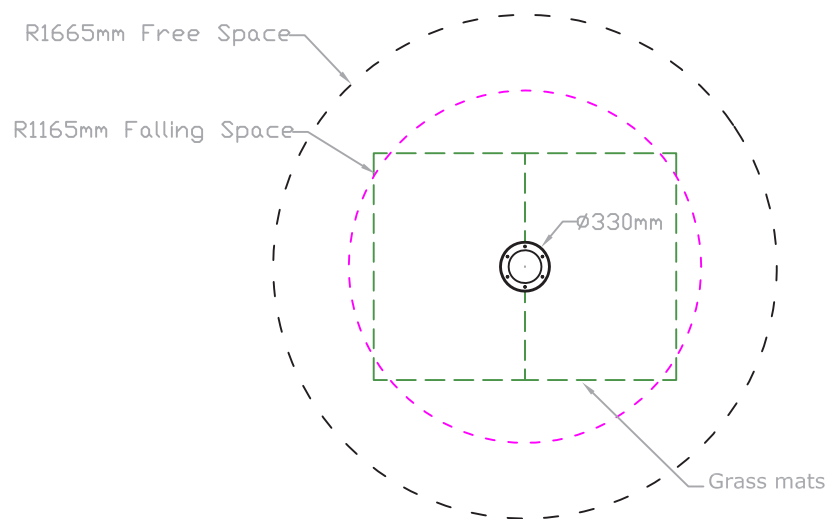

# Specification Sheet

|                             |  |
|-----------------------------|--|
| Product Name:               | MEZZO  |
| Product Code:               | IP07   |
| Age Range:                  | 1-10   |
| Number of Users:            | 1 users  |
| Free space and Surfacing:   | 11m <sup>2</sup>   |
| FFH:                        | n/a  |
| No. of grass mats required: | 2  |
| Materials:                  | Mild Steel. Galvanised Steel. HDPE. Polycarbonate Fascia.  |
| Colour:                     | Powder coated springs in yellow with red/yellow/red HDPE as standard. Other colours available, price on application. |

Sizes are in millimetres

Call us on