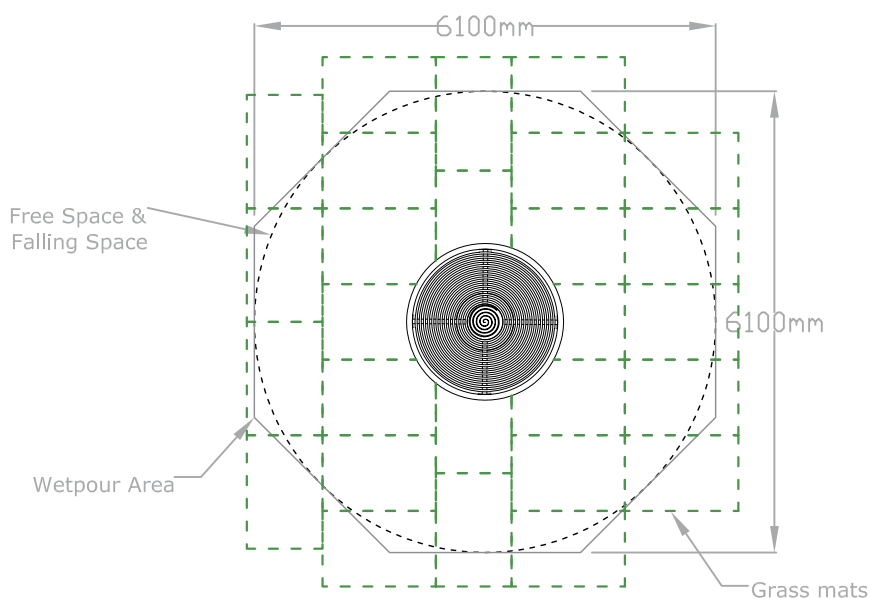

Specification Sheet

Product Name: VORTEX
Product Code: IP13

This 2m diameter steel 'basket' sitting on six traditional spring rocks and spins like the Revolve giving both dynamic and challenging play for all ages.

Specification Sheet

Product Name:	VORTEX
Product Code:	IP13
Age Range:	6 years +
Number of Users:	4 users
Free space and Surfacing:	36m ²
No. of grass mats required:	27
FFH:	800mm
Materials:	Galvanised and Powder Coated Stainless Steel.