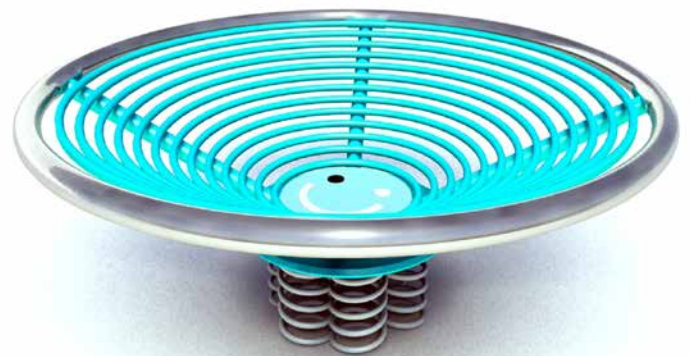

Specification Sheet

Product Name: VORTEX
Product Code: IP13

This 2m diameter steel 'basket' sitting on six traditional spring rocks and spins like the Revolve giving both dynamic and challenging play for all ages.

The younger and less exuberant the user, the less movement that will be generated, ensuring that the unit's response meets the abilities of the user.

The deep dish offers excellent support for those who require it whilst still being at the centre of the play experience.

The unit comes with a stainless steel outer rim making it a very modern looking and highly durable piece of equipment.

Call us on

0844 4990214

info@inclusiveplay.com
www.inclusiveplay.com

Inclusive Play Limited 14 Swanston Steading, 109 Swanston Road, Edinburgh EH10 7DS
Telephone: 0844 499 0214, Fax: 0131 445 7980, Email: info@inclusiveplay.com