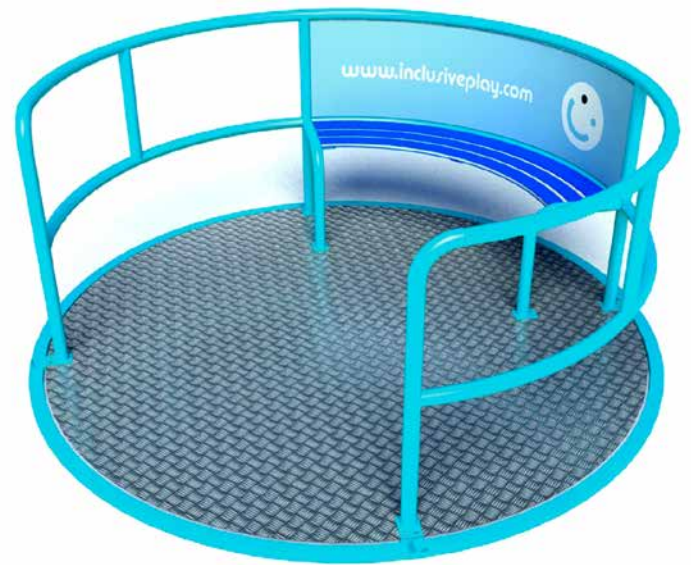

Specification Sheet

Product Name: WHEELSPIN
Product Code: IP12

We are very proud to introduce our first wheelchair accessible roundabout, the Wheelspin. Made of highly durable steel, the Wheelspin is uniquely designed to be one of the easiest to install wheelchair accessible roundabouts. With back support, a seated area and railings, the Wheelspin can be used in countless ways and will allow children of all abilities to enjoy this classic piece of play.

Specification Sheet

Product Name: WHEELSPIN

Product Code: IP12

Age Range: All

Number of Users: 3 users

Free space and Surfacing: 26.5m²

No. of grass mats required: 26

FFH: 0.43m