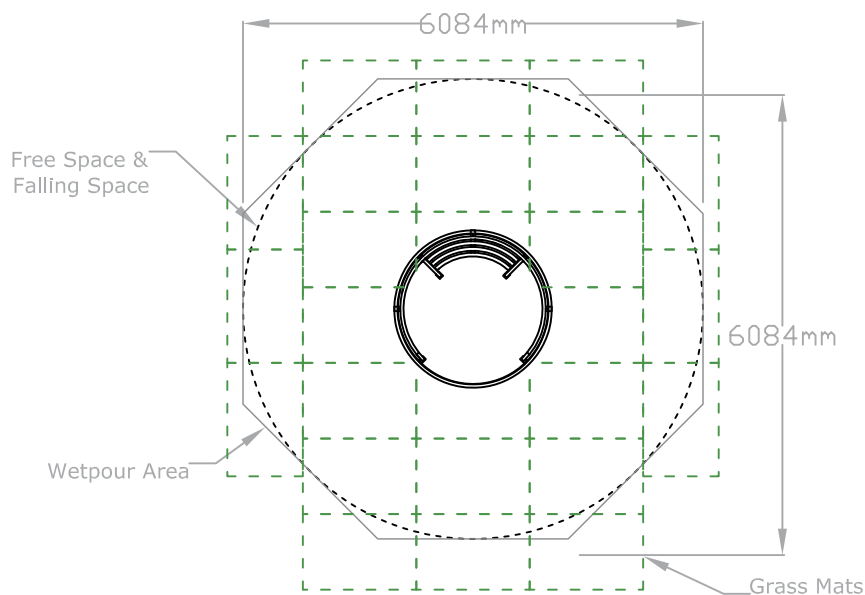

Specification Sheet

Product Name: WHEELSPIN
Product Code: IP12

We are very proud to introduce our first wheelchair accessible roundabout, the Wheelspin. Made of highly durable steel, the Wheelspin is uniquely designed to be one of the easiest to install wheelchair accessible roundabouts. With back support, a seated area and railings, the Wheelspin can be used in countless ways and will allow children of all abilities to enjoy this classic piece of play.

Specification Sheet

Product Name: WHEELSPIN

Product Code: IP12

Age Range: All

Number of Users: 3 users

Free space and Surfacing: 26.5m²

No. of grass mats required: 26

FFH: 0.43m

Materials: Mild Steel Galvanised and powder coated.

Sizes are in millimetres

Call us on

0844 4990214

info@inclusiveplay.com

www.inclusiveplay.com

Inclusive Play Limited 14 Swanston Steading, 109 Swanston Road, Edinburgh EH10 7DS
Telephone: 0844 499 0214, Fax: 0131 445 7980, Email: info@inclusiveplay.com