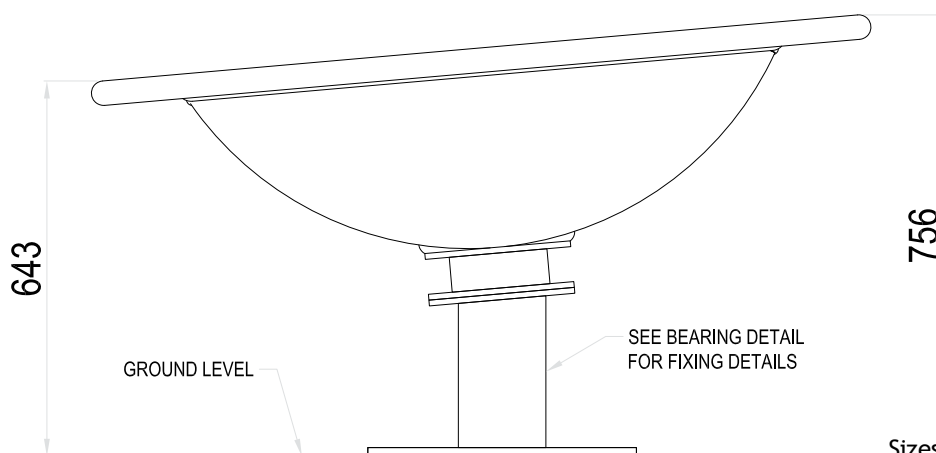

# Specification Sheet

Product Name: FUSION  
Product Code: IP09

A fusion of fun and excitement for all, the Fusion is a smaller and more compact unit that spins and rocks like its big brother, the Revolve. It is a cost effective, dynamic and due to its shape and design, highly inclusive. The wide rim, utilising a non-slip Polydek surface aids those who are able to transfer from a wheelchair and can also be used to sit on and propel the roundabout with your feet.

# Specification Sheet

Product Name:	FUSION
Product Code:	IP09
Age Range:	3 to 10 years
Number of Users:	2 users
Free space and Surfacing:	29m <sup>2</sup>
FFH:	800mm
No. of grass mats required:	22
Materials:	Mild Steel Galvanised and Polydek rim

Sizes are in millimetres

Call us on