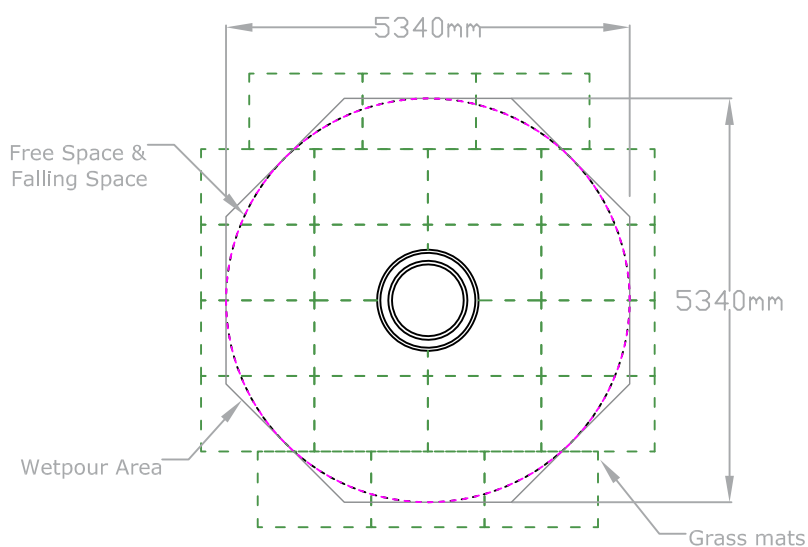

# Specification Sheet

Product Name:	FUSION
Product Code:	IP09
Age Range:	3 to 10 years
Number of Users:	2 users
Free space and Surfacing:	29m <sup>2</sup>
FFH:	800mm
No. of grass mats required:	22
Materials:	Mild Steel Galvanised and Polydek rim

Sizes are in millimetres

Call us on