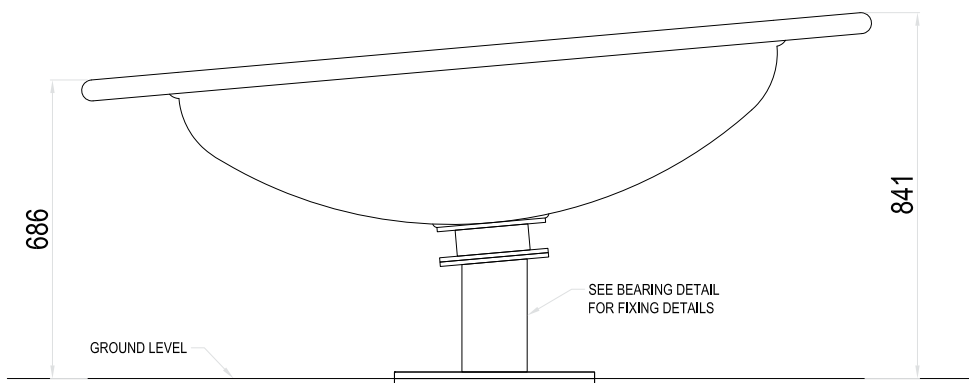

Specification Sheet

Product Name: REVOLVE
Product Code: IP01
Registration Number: 3025741

Revolve inclusive roundabout. This rotating bowl-shaped roundabout can be used for gentle spinning as well as very fast, dynamic play. Not only does the Revolve spin, it also rocks. This combined movement, coupled with the support and security offered by the deep bowl makes the Revolve very accessible to children of all abilities. The wide rim allows for ease of transfer in and out of the bowl. It also increases the play value as children can sit on the rim and use it to propel themselves around.

Specification Sheet

Product Name: REVOLVE
Product Code: IP01
Registration Number: 3025741

Age Range: 4-14 years
Number of Users: 6 users
Free space and Surfacing: 31m²
FFH: 1m
No. of grass mats required: 24
Materials: Mild Steel Galvanised and PolyDek surface.