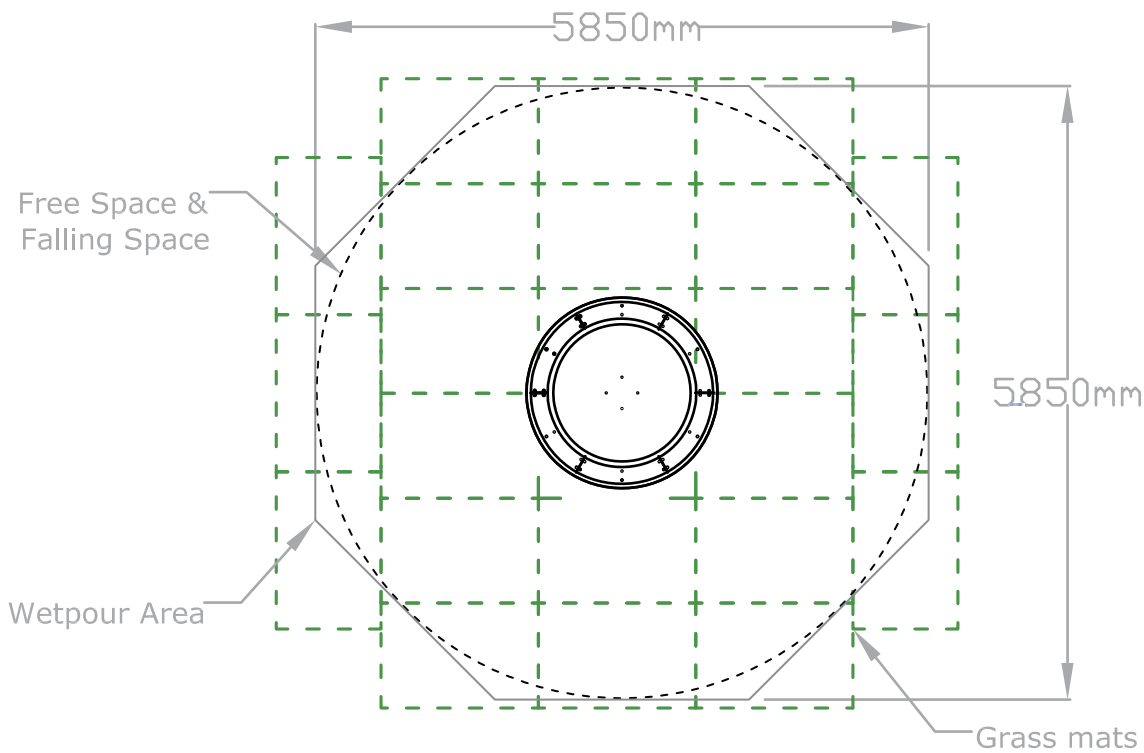

Specification Sheet

Product Name: REVOLVE
Product Code: IP01
Registration Number: 3025741

Revolve inclusive roundabout. This rotating bowl-shaped roundabout can be used for gentle spinning as well as very fast, dynamic play. Not only does the Revolve spin, it also rocks. This combined movement, coupled with the support and security offered by the deep bowl makes the Revolve very accessible to children of all abilities. The wide rim allows for ease of transfer in and out of the bowl. It also increases the play value as children can sit on the rim and use it to propel themselves around.

Specification Sheet

Product Name: REVOLVE
Product Code: IP01
Registration Number: 3025741

Age Range: 4-14 years
Number of Users: 6 users
Free space and Surfacing: 31m²
FFH: 1m
No. of grass mats required: 24
Materials: Mild Steel Galvanised and PolyDek surface.