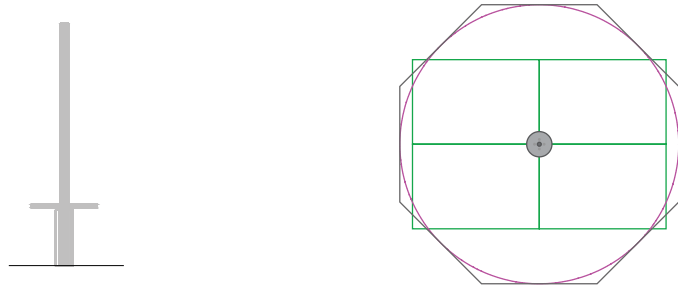

## Moving

Our Pirouette is a small, spinning disc with a central holding pole which provides extra support and balance to those who need it. The non-slip surface adds extra security to allow children to feel safe once standing on the disc.

This low-level disc allows children to access the surface and enjoy the dynamic spinning brings, encouraging healthy brain development in all children.

<b>Activities</b>	Rotating, balancing, social interaction, motor skill development, physical development
<b>Features</b>	Progressive play opportunities Textured HDPE surface
<b>Age Range</b>	3+ years
<b>No. of Users</b>	1
<b>Falling Space</b>	8.6m <sup>2</sup>
<b>FFH</b>	0.3m
<b>Materials</b>	Galvanised powdercoated steel, HDPE
<b>Approx. Weight</b>	16kg