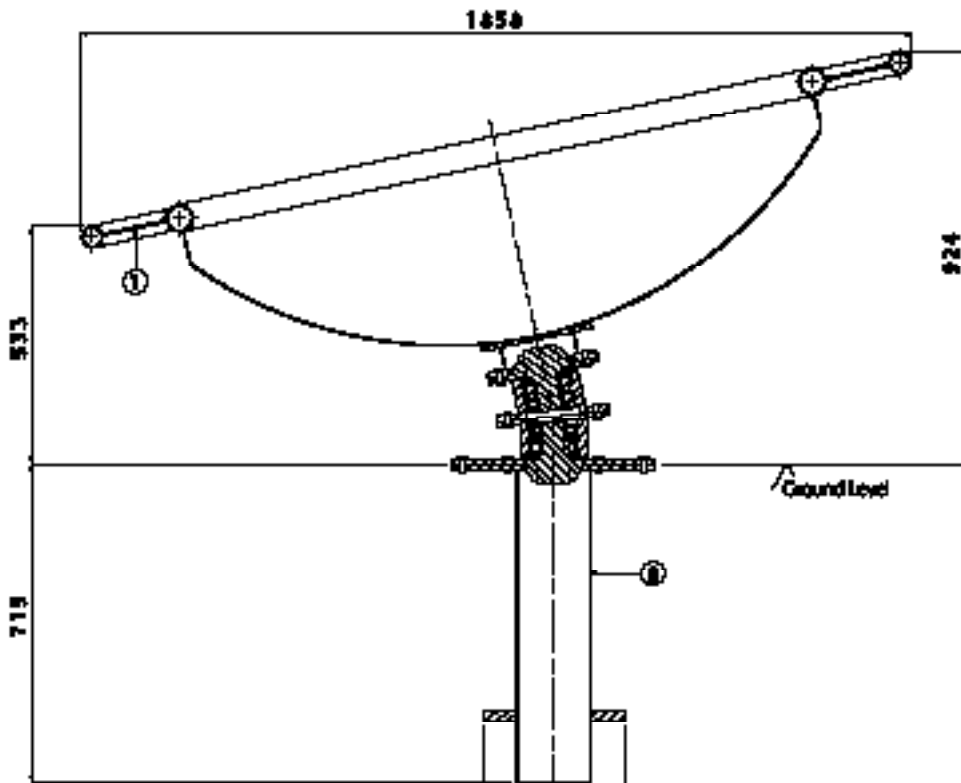

# Revolve

Revolve inclusive roundabout. This rotating bowl-shaped roundabout can be used for gentle spinning as well as very fast, dynamic play. Not only does the Revolve spin, it also rocks. This combined movement, coupled with the support and security offered by the deep bowl makes the Revolve very accessible to children of all abilities. The wide rim allows for ease of transfer in and out of the bowl. It also increases the play value as children can sit on the rim and use it to propel themselves around.

[www.inclusiveplay.com](http://www.inclusiveplay.com)

Product Name: REVOLVE  
Product Code: IP01  
Registration Number: 3025741

Age Range: 4–14 years  
Number of Users: 6 users

Freespace and Surfacing =  $31\text{m}^2$  ffh = 1m  
Materials: Mild Steel Galvanised and PolyDek

Sizes are in millimetres

[www.inclusiveplay.com](http://www.inclusiveplay.com)