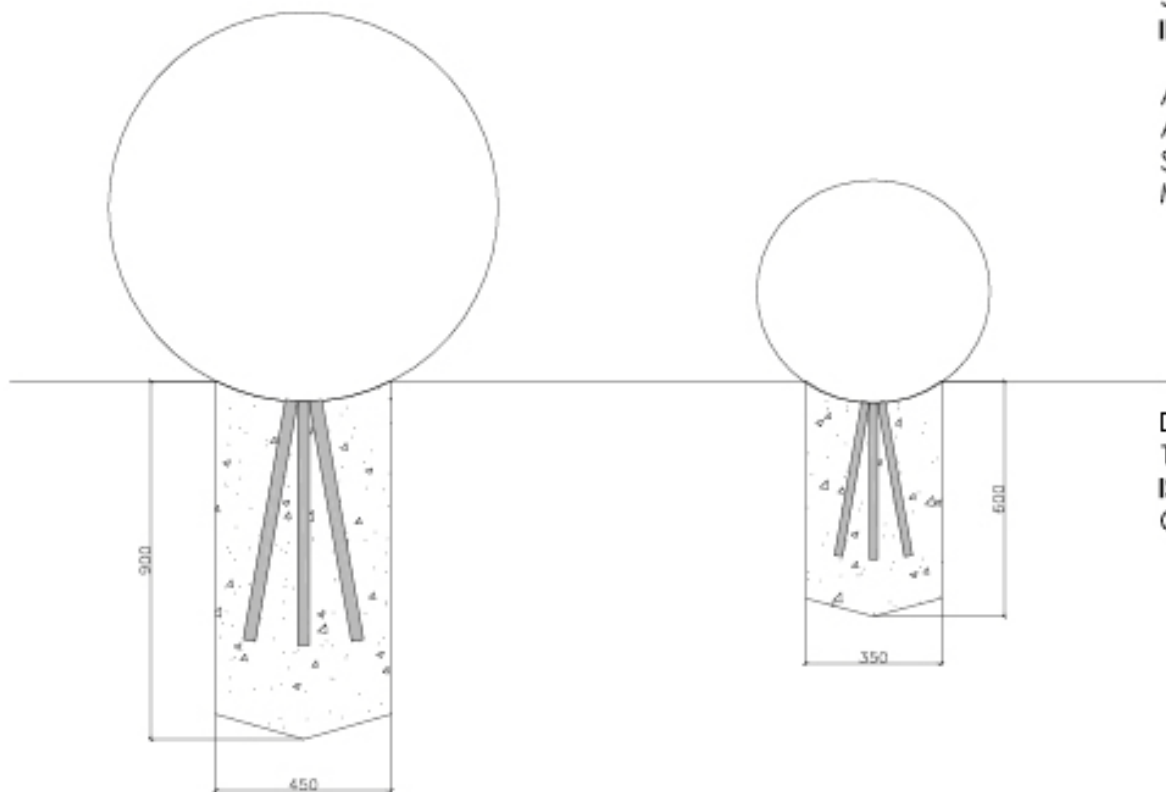

# IP06 SPHERE

## INSTALLATION INSTRUCTIONS

SPHERES SHOULD ONLY BE  
INSTALLED IN SHADED AREAS

AVOID CONTACT WITH  
ABRASIVE MATERIALS SUCH AS  
SAND AND CERTAIN CLEANING  
MATERIALS

DURING INSTALLATION, ENSURE  
THAT THE BASE OF THE SPHERE  
IS BEDDED FIRMLY IN  
CONCRETE AS SHOWN

Freespace and Surfacing = 0

Critical Fall Height = 0

[www.inclusiveplay.com](http://www.inclusiveplay.com)