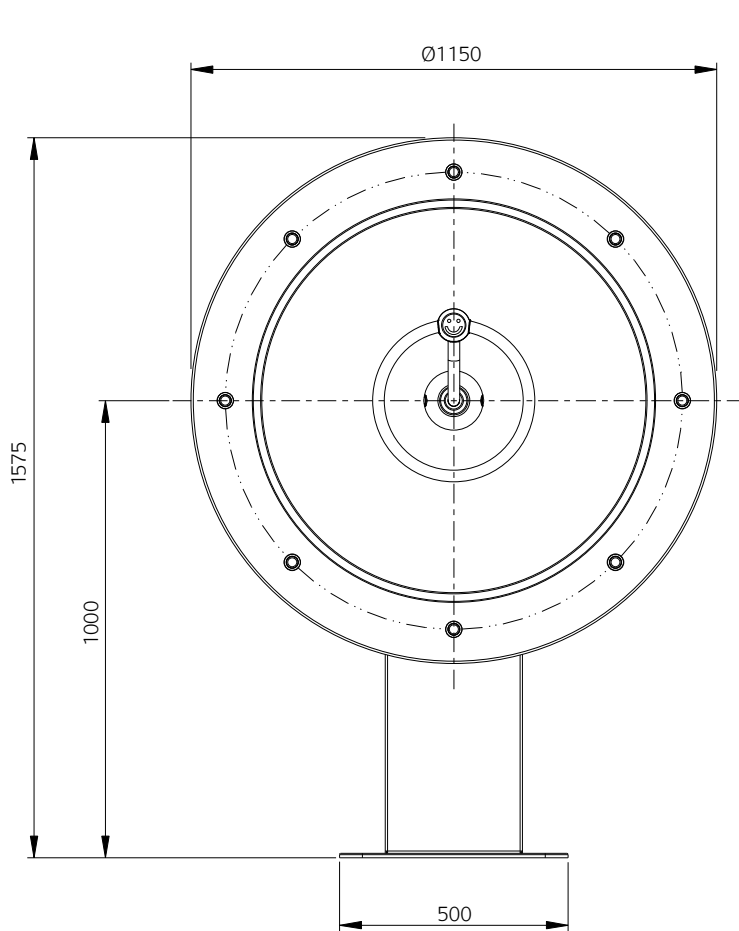

Product Name: EXOSPHERE
Product Code: IP02
Registration Number: 4000811

Exosphere

Examples of games

The Exosphere is designed to engage the users through dynamic movement, science and problem solving. The central games on each side of the panel are independently interchangeable. This allows the unit to be updated frequently and easily. The games on the panel are accessed from both sides and can have contrasting, complimentary or competitive games.

A wide selection of forthcoming games can be seen at www.inclusiveplay.com.

www.inclusiveplay.com

Product Name: EXOSPHERE
Product Code: IP02
Registration Number: 4000811

Age Range: 2 years +
Number of Users: 2 users