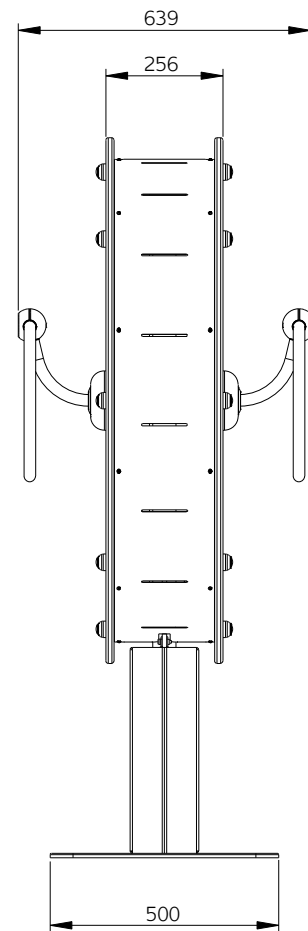

Product Name: EXOSPHERE
Product Code: IP02
Registration Number: 4000811

Exosphere

Examples of games

The Exosphere is designed to engage the users through dynamic movement, science and problem solving. The central games on each side of the panel are independently interchangeable. This allows the unit to be updated frequently and easily. The games on the panel are accessed from both sides and can have contrasting, complimentary or competitive games.

A wide selection of forthcoming games can be seen at www.inclusiveplay.com.

www.inclusiveplay.com

Product Name: EXOSPHERE
Product Code: IP02
Registration Number: 4000811

Age Range: 2 years +
Number of Users: 2 users